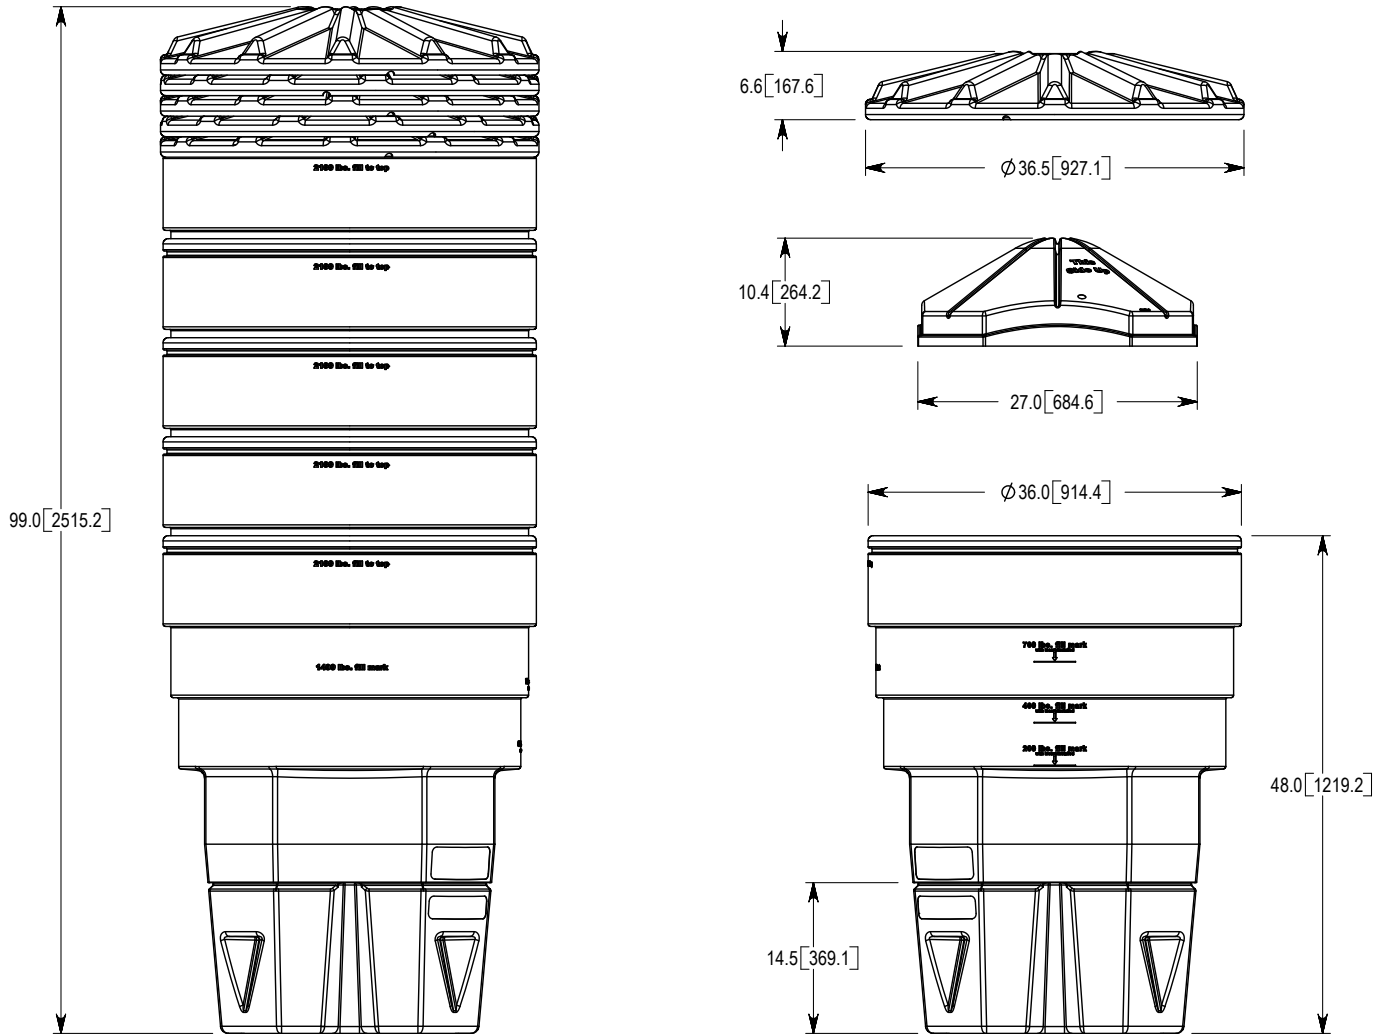

CrashGard™ Specs

Shipping Configuration

1. 1 stack consists of:
2. 5 CrashGards nested
   - 5 inserts (inside top barrel)
   - 5 lids

No pallets necessary

Weights

Lid	7 lbs.	[3.18 kg]
Insert	7 lbs.	[3.18 kg]
Barrel	38 lbs.	[17.24 kg]

Measurements Shown In Inches [Millimeters]