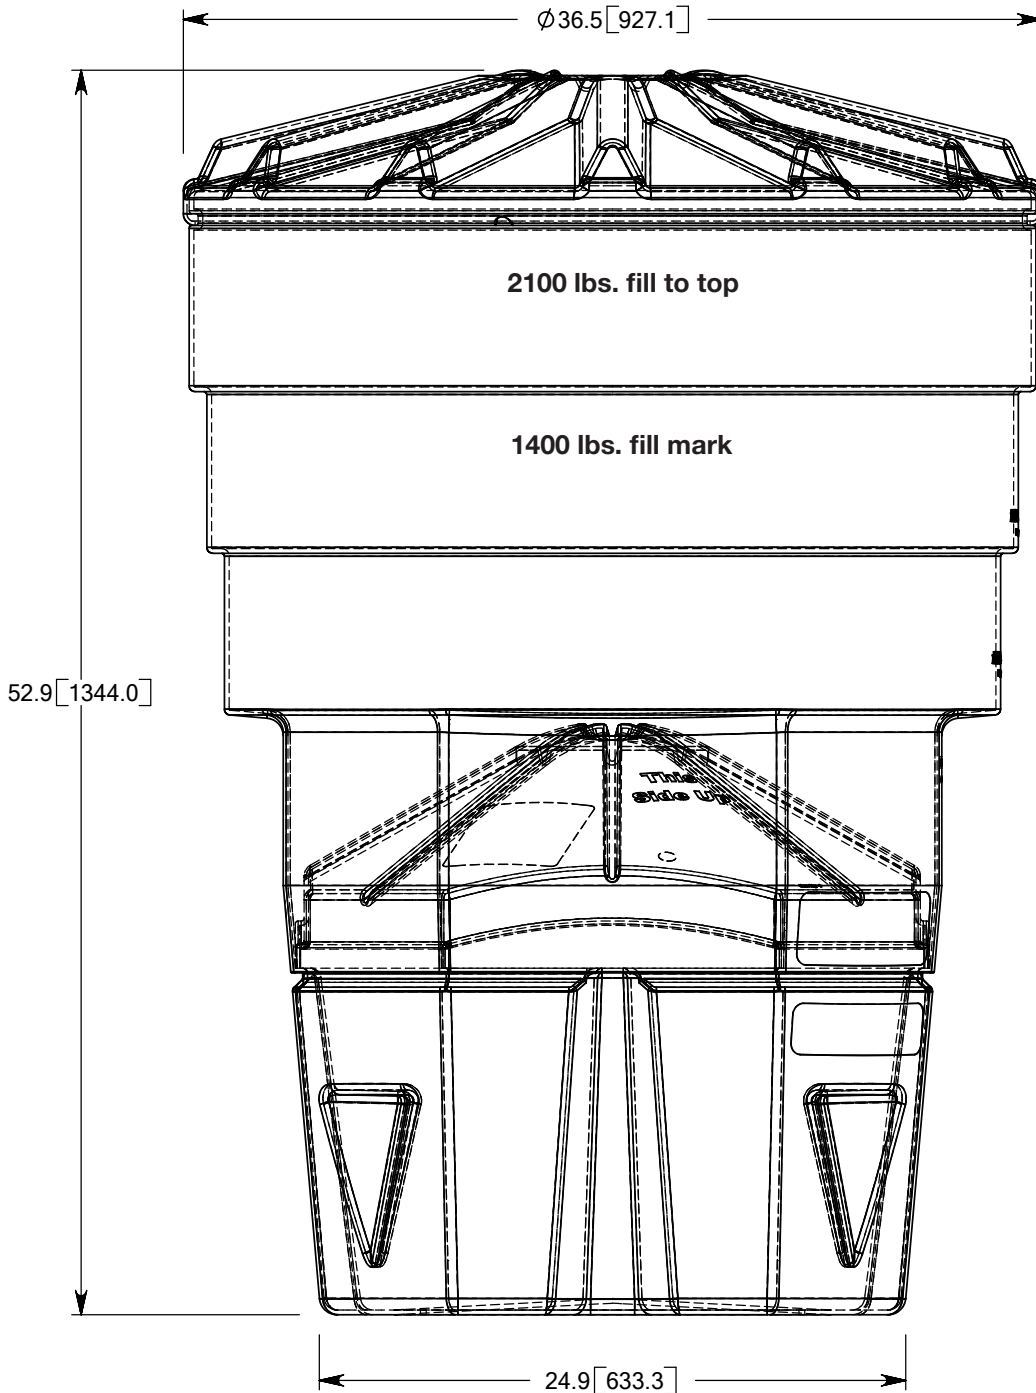

# CrashGard™ Specs

**Unsurpassed Durability.  
Universal Size.**

**CrashGard sand barrel, shown with lid and insert**

## Weights

Lid	7 lbs.	[3.18 kg]
Insert	7 lbs.	[3.18 kg]
Barrel	38 lbs.	[17.24 kg]

Measurements Shown In Inches [Millimeters]